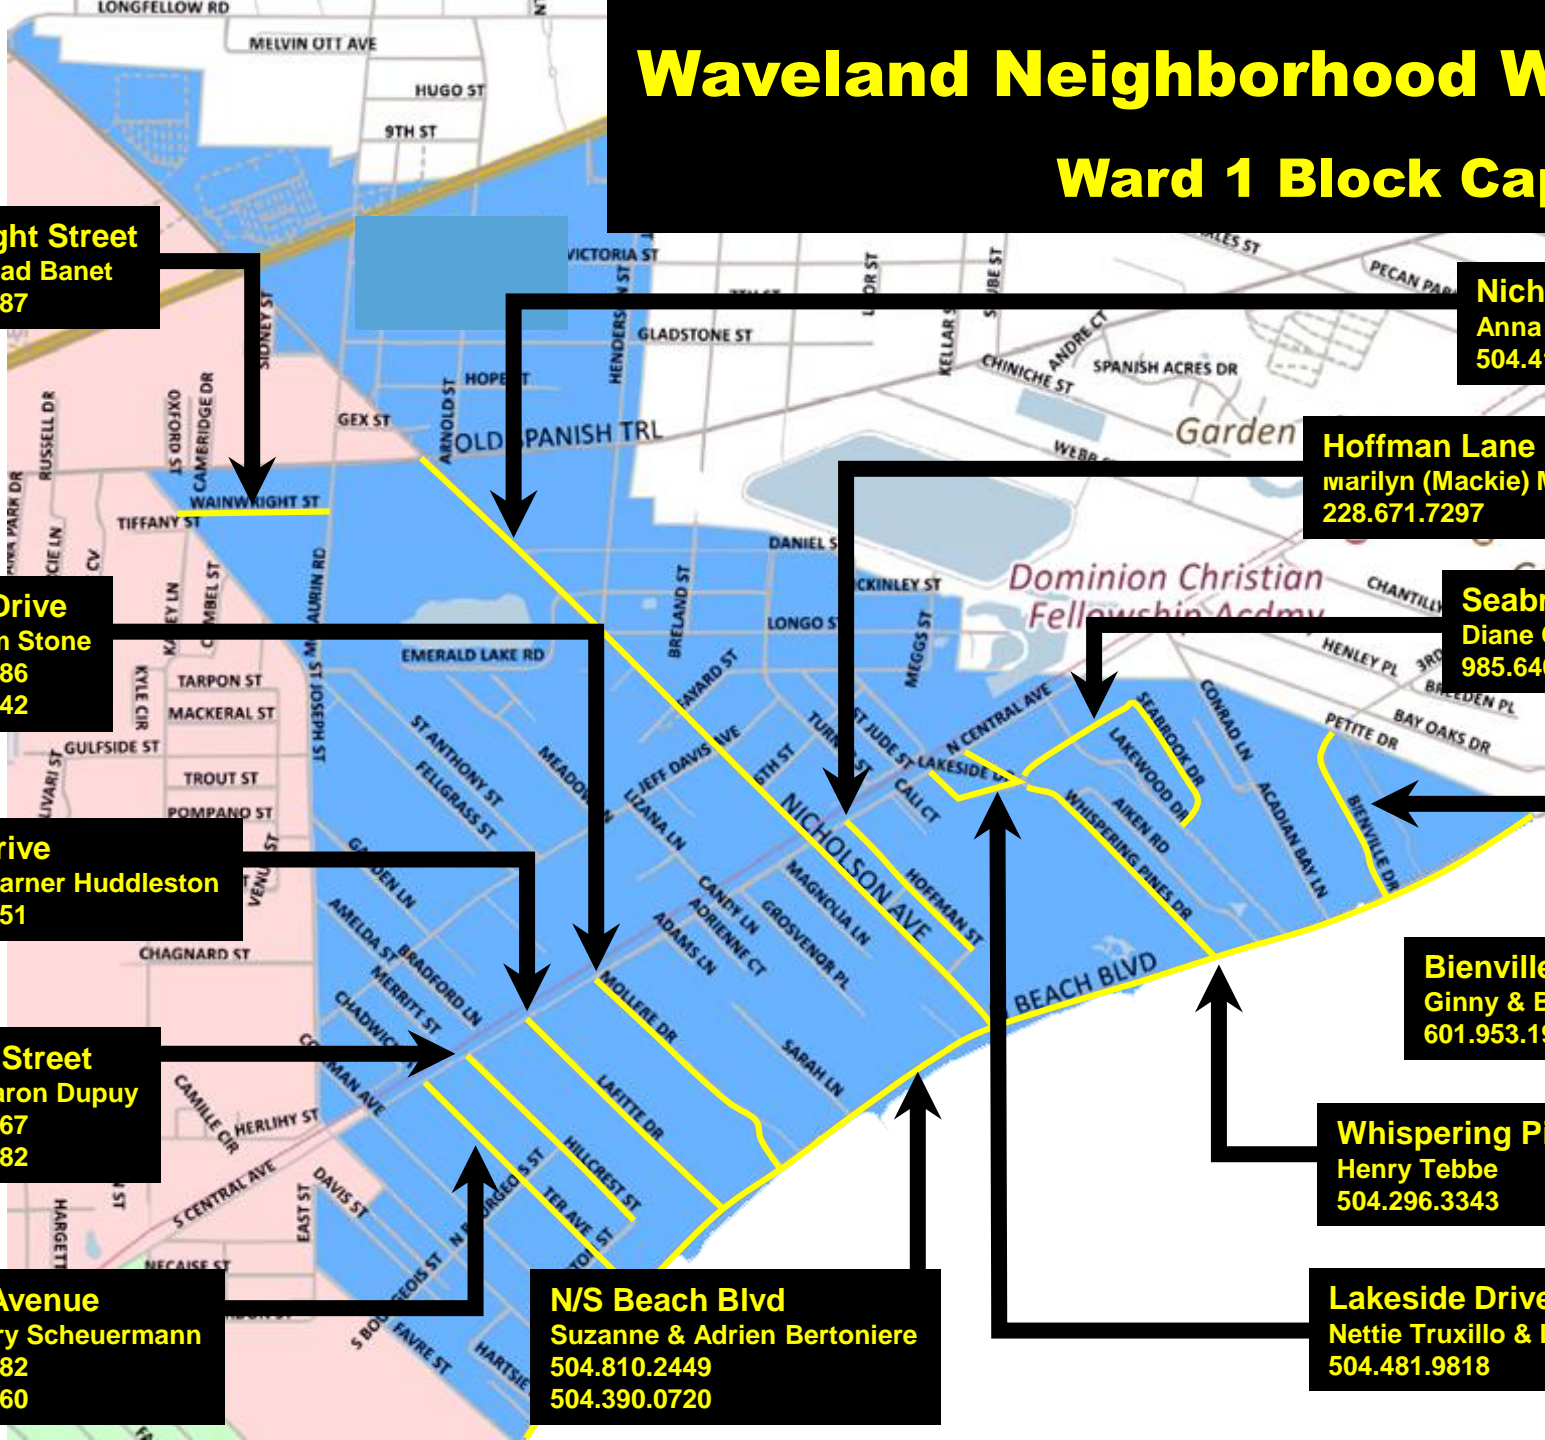

Waveland Neighborhood Watch

Ward 1 Block Captains

Wainwright Street
Jill and Chad Banet
228.216.8387

Nicholson Ave
Anna Burnham
504.415.3115

Hoffman Lane
marilyn (Mackie) McGuinness
228.671.7297

Mollere Drive
Joal & Tom Stone
504.421.8386
281.450.9642

Seabrook Drive
Diane Cross
985.640.3259

Lafitte Drive
Cathy & Warner Huddleston
210.710.9551

Bienville Drive
Ginny & Bruce Cabell
601.953.1972

Hillcrest Street
Tom & Sharon Dupuy
225.803.6067
225.751.2282

Whispering Pines Drive
Henry Tebbe
504.296.3343

Terrace Avenue
Bob & Terry Scheuermann
985.351.3782
985.320.2460

N/S Beach Blvd
Suzanne & Adrien Bertoniere
504.810.2449
504.390.0720

Lakeside Drive
Nettie Truxillo & Larry Stoker
504.481.9818